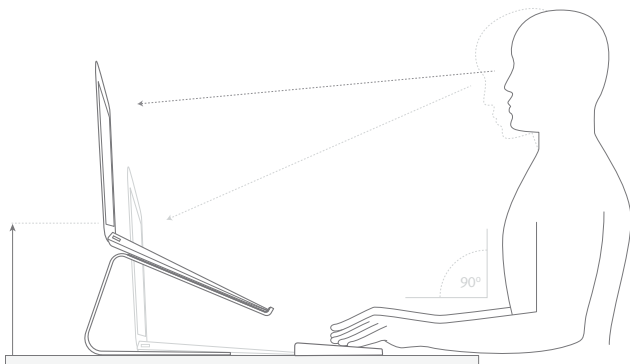

Curve

desktop stand for MacBook

Curve bends the bar for MacBook stands.

At first glance it looks like a work of art. Look closer and see Curve is an elegant, aluminum MacBook stand. One that lifts MacBook an ergonomically correct 6.5" above your desk, with a 25-degree tilt. Use the matte black Curve to create a more comfortable, more efficient desktop setup by pairing MacBook with your favorite keyboard and mouse. Need to enter a keyboard shortcut or tap your Touch Bar? Curve puts them within easy reach. When it's time to go mobile, unplug your MacBook and roll out leaving a riveting sculpture behind.

Key facts:

- Raises screen off desk for improved ergonomics and airflow
- Pair with a full-size keyboard & mouse for a comfortable desktop setup
- Use alongside an external display for the ultimate dual-screen workstation
- Sculpted aluminum design fits all models of MacBook and other laptops