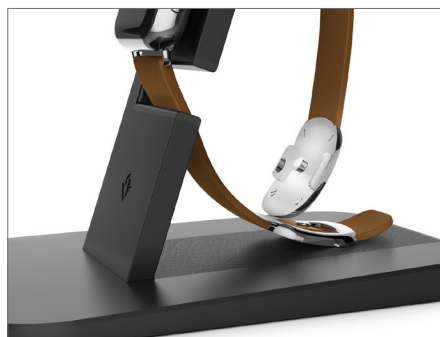

## HiRise for Apple Watch

charging stand for Apple Watch

### The bedside stand you want for your watch.

HiRise for Apple Watch is an elegant, modern stand that showcases your beautiful new high-tech timepiece while you charge it overnight. The sturdy HiRise holds any Apple Watch at an elevated height and angle that lets you interact with your watch while it's charging. It only takes a moment to insert (or remove) your Magnetic Charging Cable, and it can be used with any style Apple Watch band, including closed-loop metal bands. Thoughtful silicone accents and a leather landing pad on back protect your watch, buckled or not. HiRise, available in Silver and Black, works with your Apple Watch Magnetic Charging Cable (not included).

#### Key facts:

- Supports Apple Watch while charging overnight
- Elevates and displays screen while charging
- Magnetic Charging Cable inserts and removes easily
- Silicone & soft leather pad protect all styles of bands